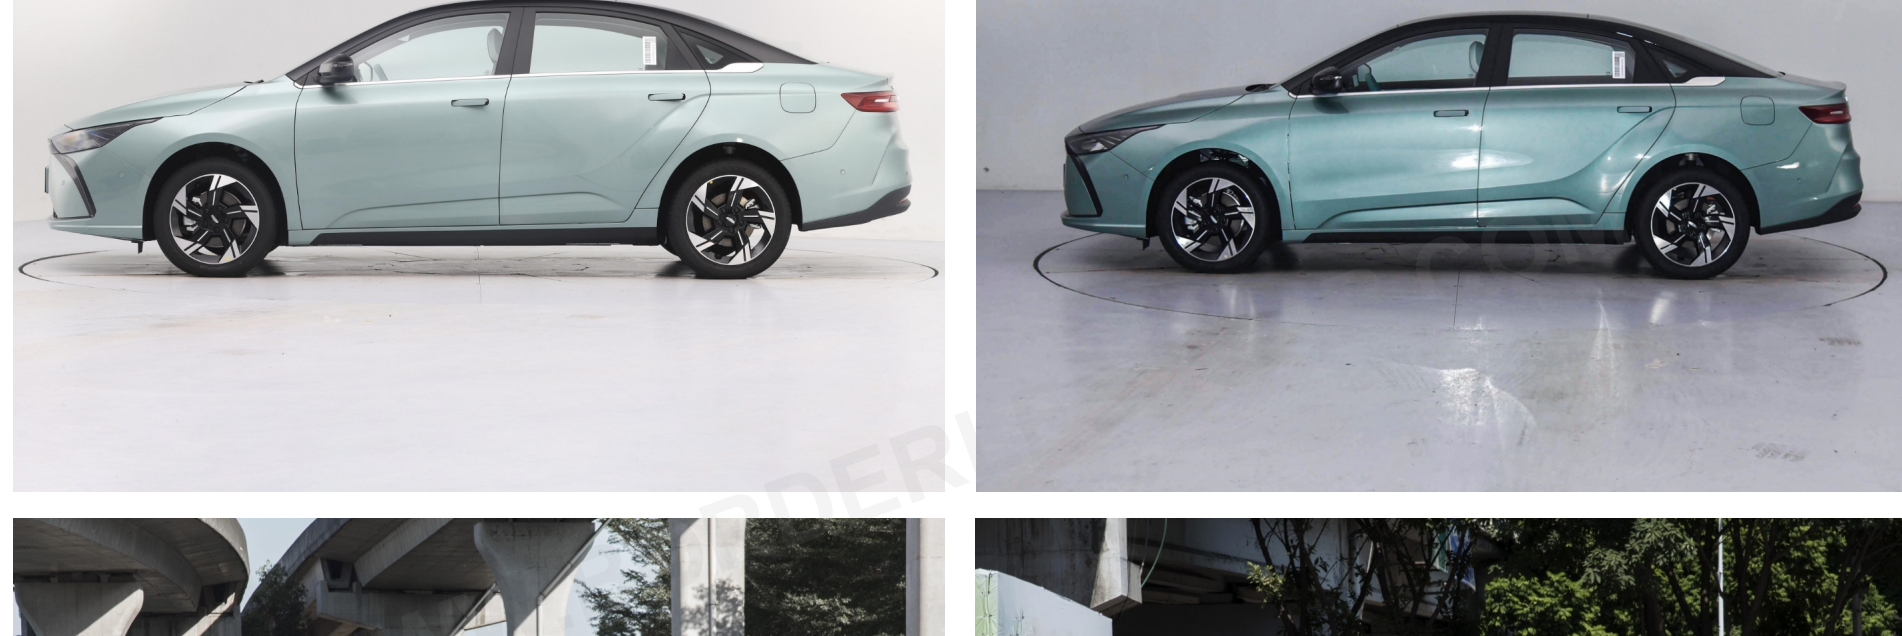

GEELY GEOMETRY | G6

620 km true range

PRODUCT DETAILS

000

More features and scenes

EXTERIOR COLOR OPTIONS

000

BODY SIZE